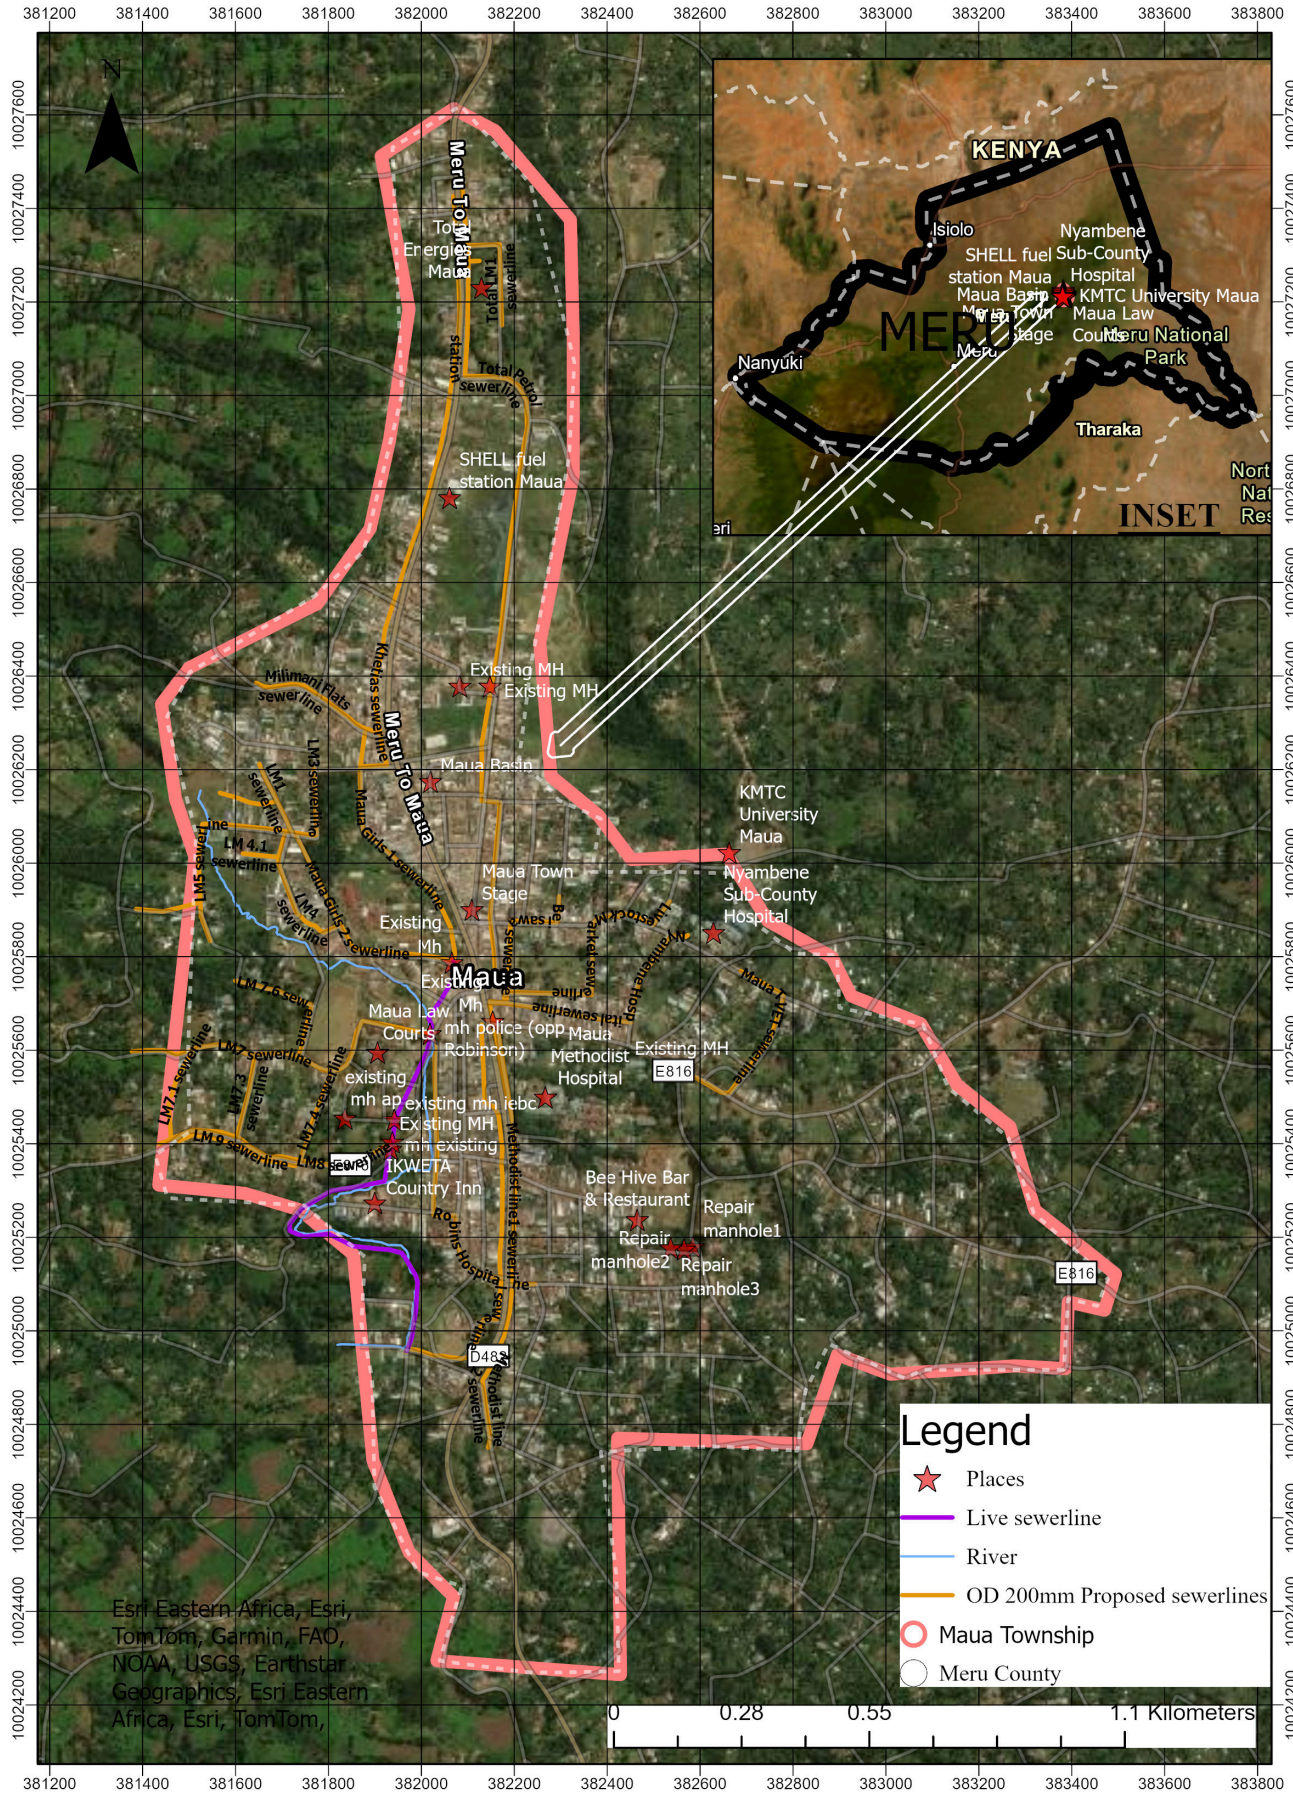

# MAUA SEWERAGE LASTMILE CONNECTIVITY LAYOUT MAP

Esri, Eastern-Africa, Esri, TomTom, Garmin, FAO, NOAA, USGS, Earthstar Geographics, Esri Eastern Africa, Esri, TomTom,